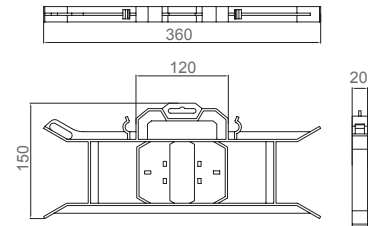

cable tidy

OUTDOOR

POWER

designed with outdoor activities in mind, this range provides safe power solutions for garden and light DIY use

FEATURES

- Ideal for tidying loose extension leads and cable around the house and garage
- Stores up to 15 metres of 13 amp 1.25mm² or 20 metres of 10 amp 1.0mm² three core cable
- Strong and sturdy with carry handle and plug holders
- Flexible to suit multiple lengths of cable

PRODUCT IMAGES

CT100

LINE DIAGRAMS

PRODUCT INFORMATION

Part Number	CT100
Product Dimensions	Height 150mm x Width 360mm x Depth 20mm

TECHNICAL SPECIFICATIONS

Capacity	Up to 15m of 13A 1.25mm ² or 20m of 10A 1.0mm ² three core cable
----------	--